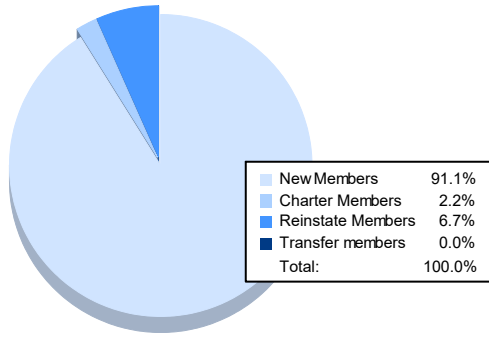

Year	New Clubs	Dropped Clubs	Gain/ Loss Clubs	New Members	Charter Members	Reinstate Members	Transfer Members	Total Member Added	Total Members Dropped	Gain/ Loss Members
2016-2017	1	2	-1	196	23	8	3	230	182	48
2017-2018	1	1	0	114	26	17	3	160	270	-110
2018-2019	1	0	1	82	23	13	4	122	138	-16
2019-2020	2	0	2	105	72	7	3	187	182	5
2020-2021	0	1	-1	123	3	9	0	135	207	-72
<b>Average</b>	<b>1</b>	<b>1</b>	<b>0</b>	<b>124</b>	<b>29</b>	<b>11</b>	<b>3</b>	<b>167</b>	<b>196</b>	<b>-29</b>

### Membership Composition June 2021 Cumulative