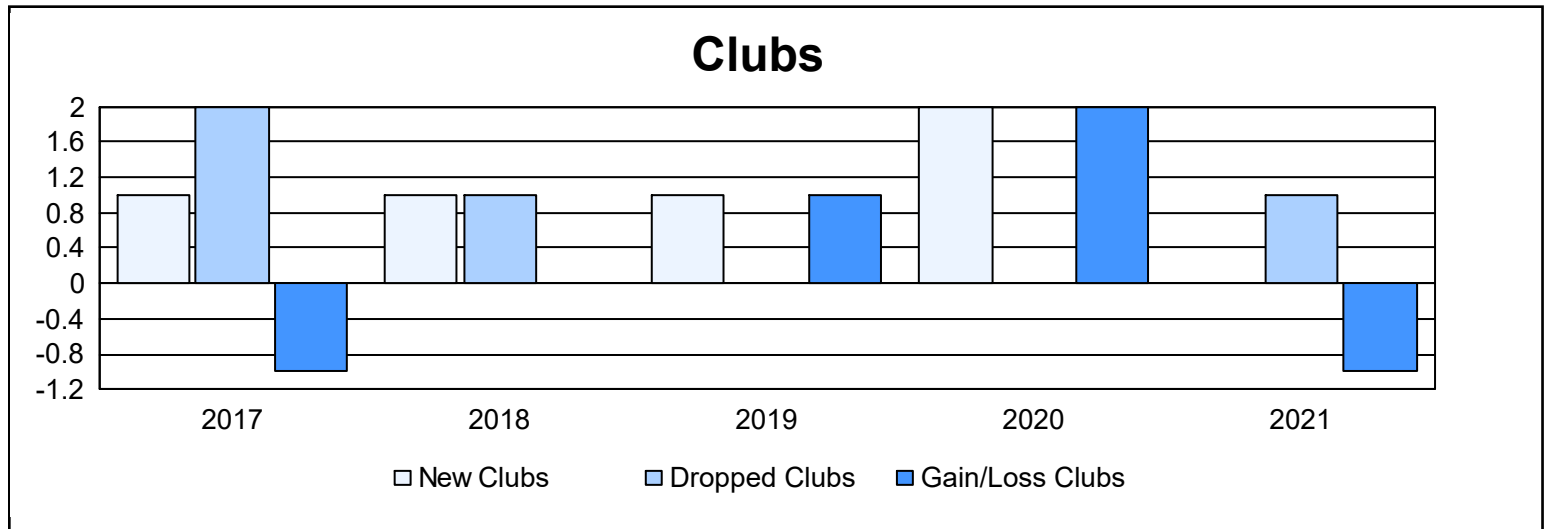

Year	New Clubs	Dropped Clubs	Gain/ Loss Clubs	New Members	Charter Members	Reinstate Members	Transfer Members	Total Member Added	Total Members Dropped	Gain/ Loss Members
2016-2017	1	2	-1	196	23	8	3	230	182	48
2017-2018	1	1	0	114	26	17	3	160	270	-110
2018-2019	1	0	1	82	23	13	4	122	138	-16
2019-2020	2	0	2	105	72	7	3	187	182	5
2020-2021	0	1	-1	123	3	9	0	135	207	-72
<b>Average</b>	<b>1</b>	<b>1</b>	<b>0</b>	<b>124</b>	<b>29</b>	<b>11</b>	<b>3</b>	<b>167</b>	<b>196</b>	<b>-29</b>

### Membership Composition June 2021 Cumulative