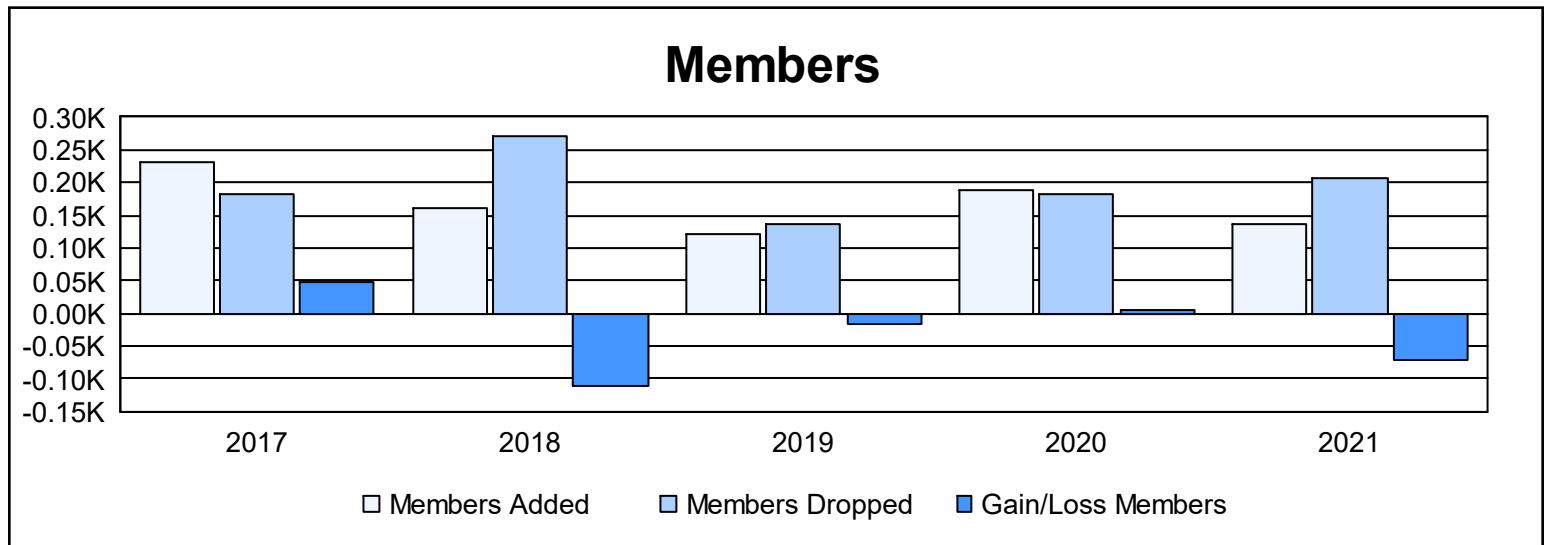

Year	New Clubs	Dropped Clubs	Gain/ Loss Clubs	New Members	Charter Members	Reinstate Members	Transfer Members	Total Member Added	Total Members Dropped	Gain/ Loss Members
2016-2017	1	2	-1	196	23	8	3	230	182	48
2017-2018	1	1	0	114	26	17	3	160	270	-110
2018-2019	1	0	1	82	23	13	4	122	138	-16
2019-2020	2	0	2	105	72	7	3	187	182	5
2020-2021	0	1	-1	123	3	9	0	135	207	-72
<b>Average</b>	<b>1</b>	<b>1</b>	<b>0</b>	<b>124</b>	<b>29</b>	<b>11</b>	<b>3</b>	<b>167</b>	<b>196</b>	<b>-29</b>

### Membership Composition June 2021 Cumulative